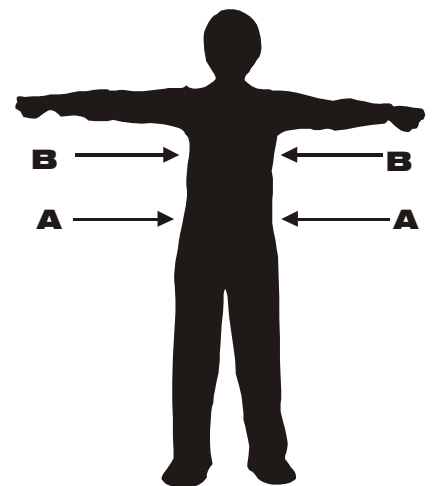

ON THE SEATS BELOW DIMENSION E IS TO THE TOP OF THE HEADREST

The dimensions A and B for T5 Reverse, T8, T9, T10 and T11 shapes are taken from uncovered seats. Therefore, if your T5 Rev, T8, T9, T10 or T11 is 1/4 or fully covered, dimension A will be 6mm smaller and B will be 10 mm smaller than shown here.