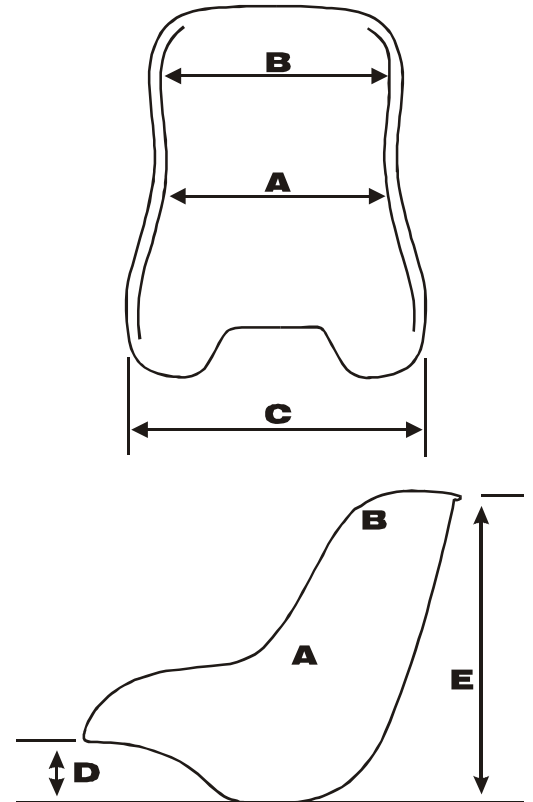

ON THE SEATS BELOW DIMENSION E IS TO THE TOP OF THE HEADREST

The dimensions A and B for T5 Reverse, T8, T9, T10 and T11 shapes are taken from uncovered seats. Therefore, if your T5 Rev, T8, T9, T10 or T11 is 1/4 or fully covered, dimension A will be 6mm smaller and B will be 10 mm smaller than shown here.